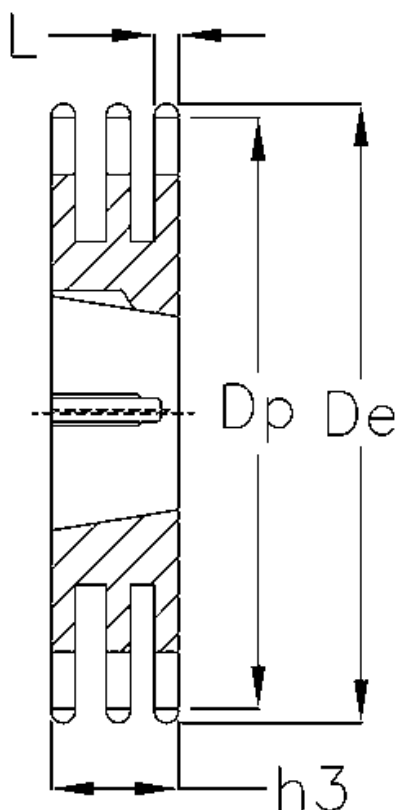

Article number: 616033005027

Description: Taperbored sprocket 08 B-3 Z=27 triplex
for bushing 2012

Measures

Bush = 2012
C = 1.3
Chain = -
Chain size = 1/2" x 5/16"
De = 114.4
Dp = 109.4
H = 34.9
h3 = 34.9

Material = Stål
Number of teeth = 27